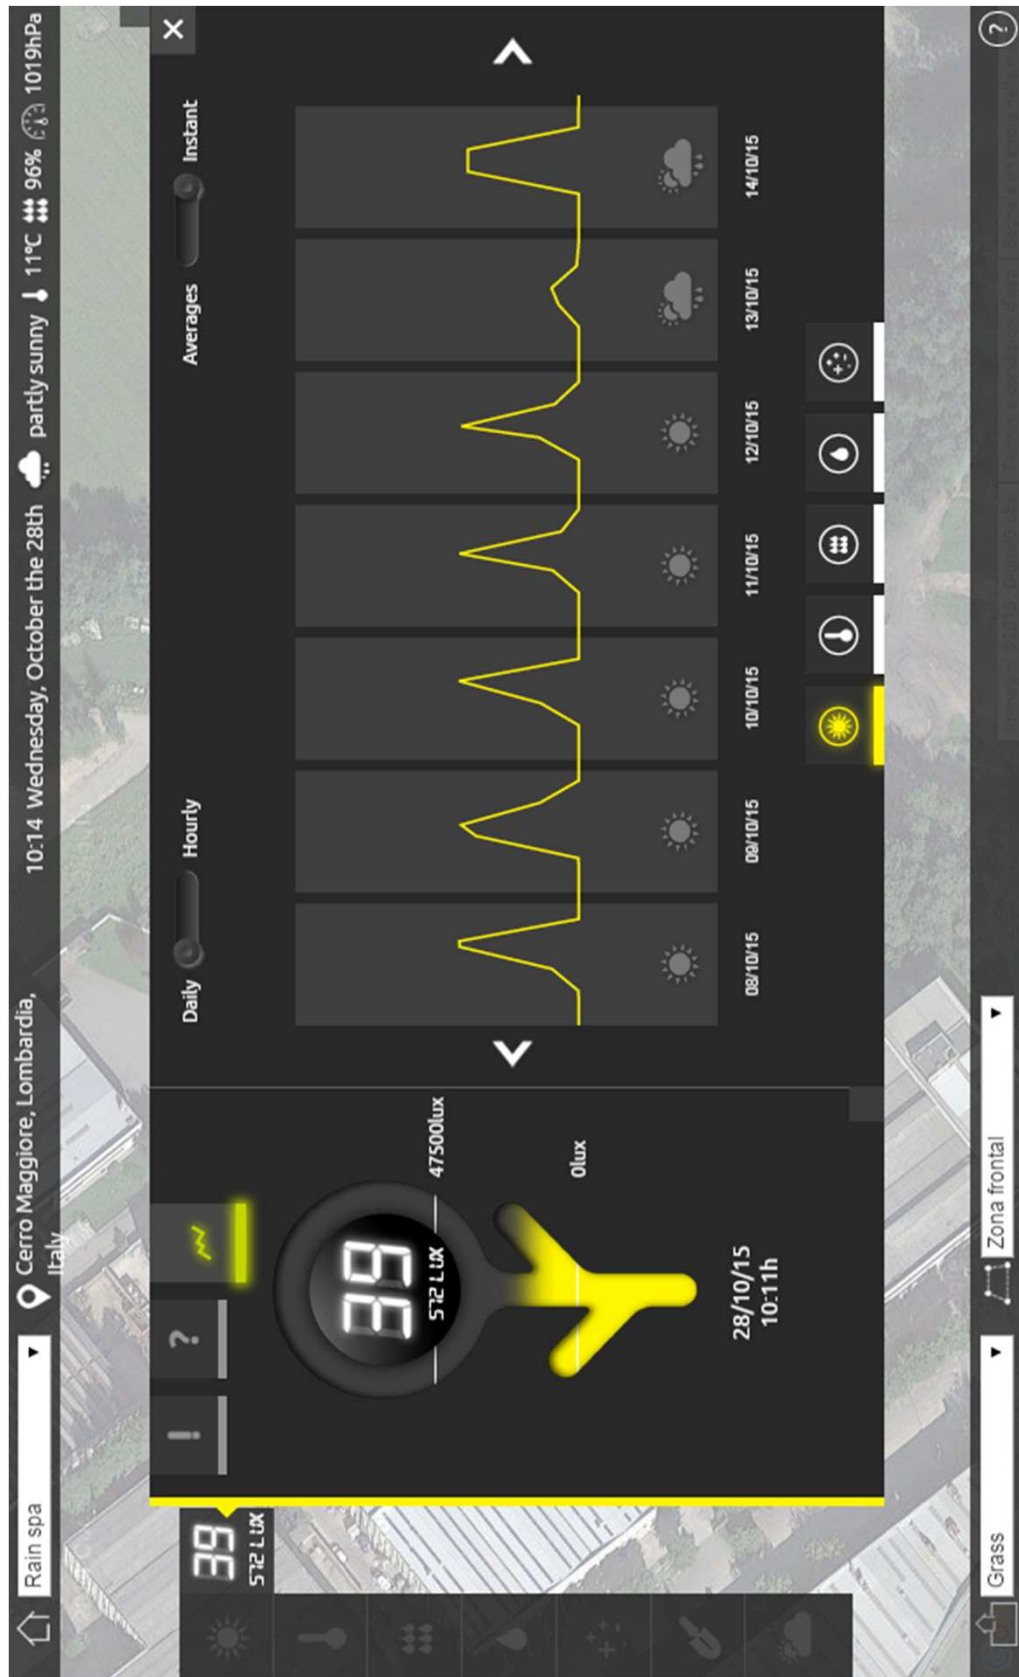

#### RECOMENDED PRODUCTS

	<b>VIKING ME 235</b> Electric mower for small surfaces		<b>VIKING MA 339</b> Accumulator Mower. Great for surfaces up to 300m2.
---	---	---	--

Grass Zona frontal

ALERT SAMPLE

SOME SCREENSHOT

SOME SCREENSHOT

The screenshot displays the Rain spa mobile application interface. At the top, the location is identified as "Rain spa" and "Cerro Maggiore, Lombardia, Italy". The current time is 10:15 on Wednesday, October 28th, with a temperature of 11°C and 96% humidity. The weather is described as "partly sunny".

The main display features a large temperature gauge showing 11°C. Below the gauge, the date and time are 10/28/2015 03:11:49h. A red Y-shaped icon is positioned over the gauge.

The forecast section includes a 7-day view with a red line graph showing temperature fluctuations. The forecast data is as follows:

SOME SCREENSHOT

The screenshot displays the Rain spa mobile application interface. At the top, the location is set to "Rain spa" and "Cerro Maggiore, Lombardia, Italy". The current time is 10:16 on Wednesday, October 28th, with a temperature of 11°C and 96% humidity. The weather is described as "partly sunny".